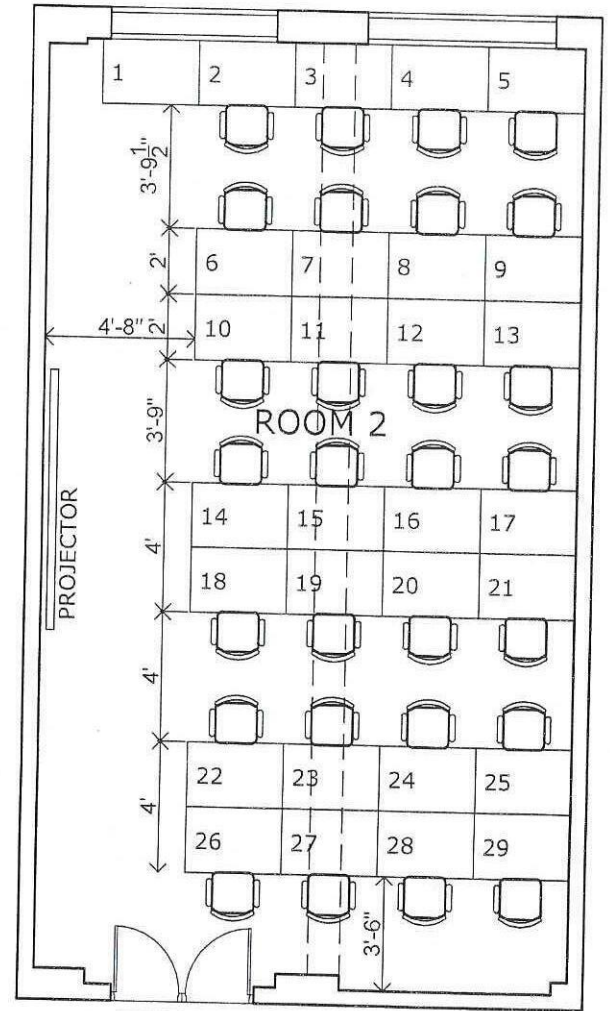

CARPET AREA 928.00 SQFT APPROX.

CARPET AREA 484.00 SQFT APPROX.

ALT 1

ENTRANCE

ENTRANCE

ALT 1