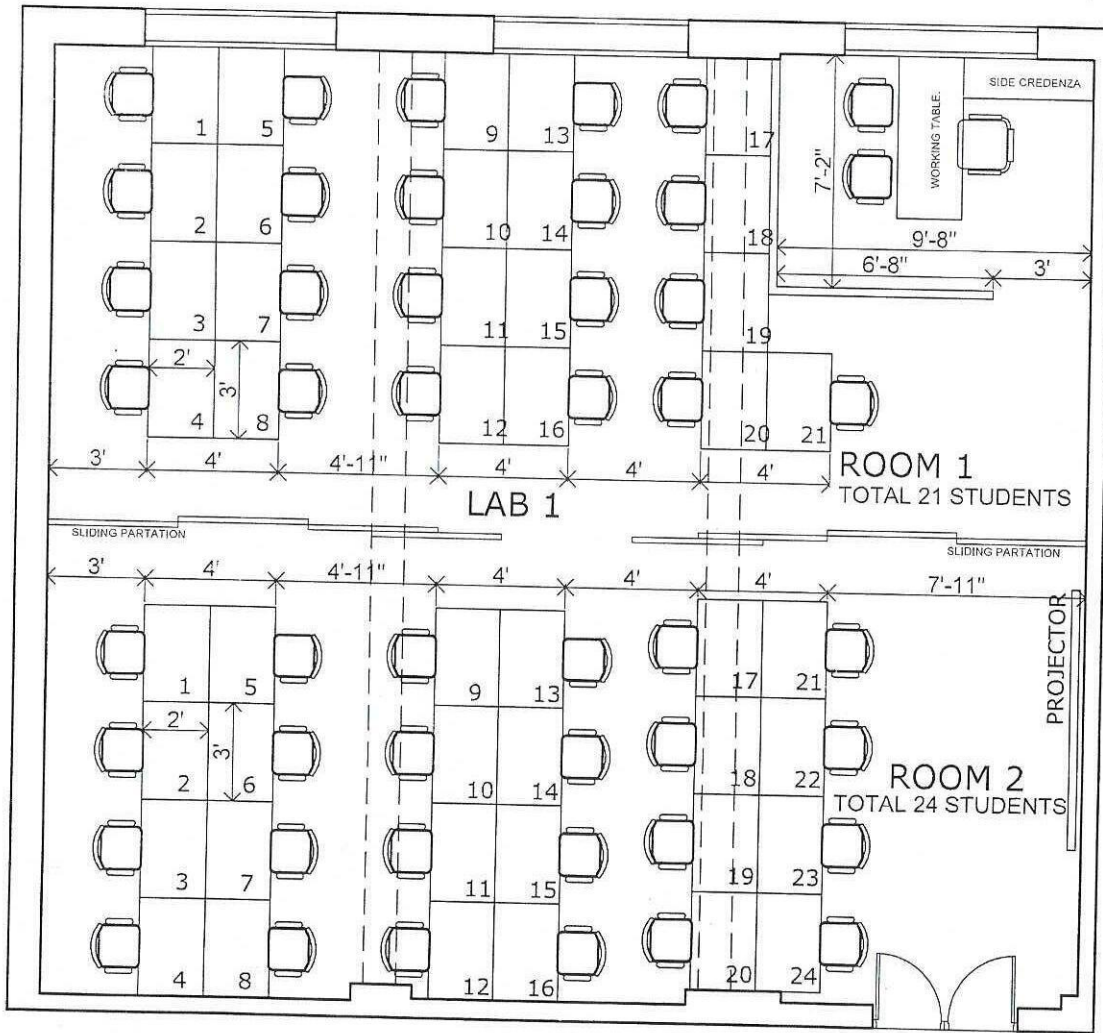

CARPET AREA 928.00 SQFT APPROX.

CARPET AREA 484.00 SQFT APPROX.

ALT 1

ENTRANCE

ENTRANCE

ALT 1