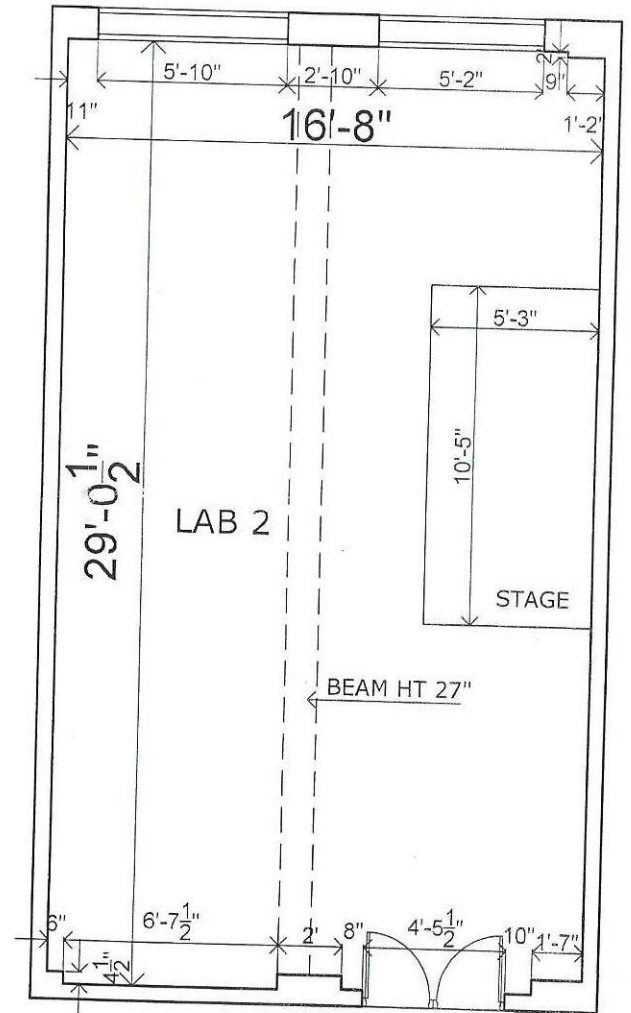

CARPET AREA 928.00 SQFT APPROX.

CARPET AREA 484.00 SQFT APPROX.

ALT 1

ENTRANCE

ENTRANCE

ALT 1